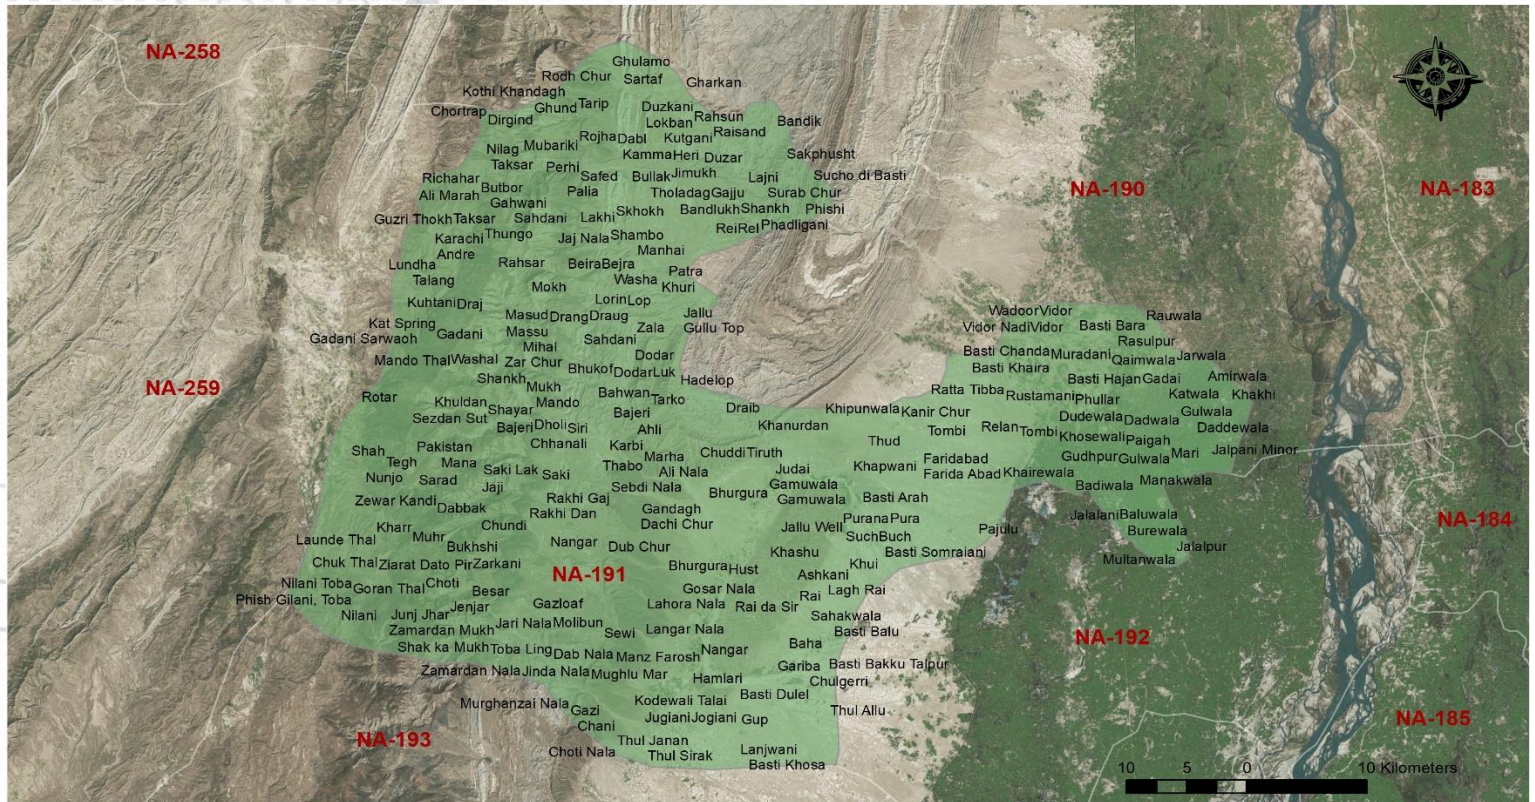

CONSTITUENCY PROFILE

NA-191 DERA GHAZI KHAN-III PUNJAB

CONSTITUENCY POPULATION

739,693

VOTER STATISTICS

Male

212,277

Female

168,137

Total

380,414

51%

of the total population are registered as voters

POLLING STATIONS

59

Male

57

Female

145

Combined

261

Total

Number of polling stations where registered voters exceed 1,200

178

1,458

AVERAGE VOTER AT POLLING BOOTH

482

LIST OF CONTESTING CANDIDATES

#	Name	Name of Political Party
1	Ahmad Bakhsh	Allah-o-Akbar Tehreek
2	Izhar-ul-Haq Qureshi Siddique	Muttahidda Qaumi Movement
3	Parveen Akhtar	Pakistan Peoples Party Parliamentarians
4	Tanveer Ahmad	Independent
5	Javed Iqbal	Independent
6	Khaleel Ahmad	Independent
7	Zartaj Gull	Pakistan Tehreek-e-Insaf
8	Sardar Awais Ahmed Khan Leghari	Pakistan Muslim League (Nawaz)
9	Sardar Dost Muhammad Khan Khosa	Independent
10	Abdul Rehman S/O Haji Muhammad	Independent
11	Abdul Rehman S/O Mian Muhammad Akbar Bodla	Tehreek-e-Labaik Pakistan
12	Muhammad Ali Faisal	All Pakistan Muslim League - Jinnah
13	Muhammad Naeem	Pakistan Sunni Tehreek